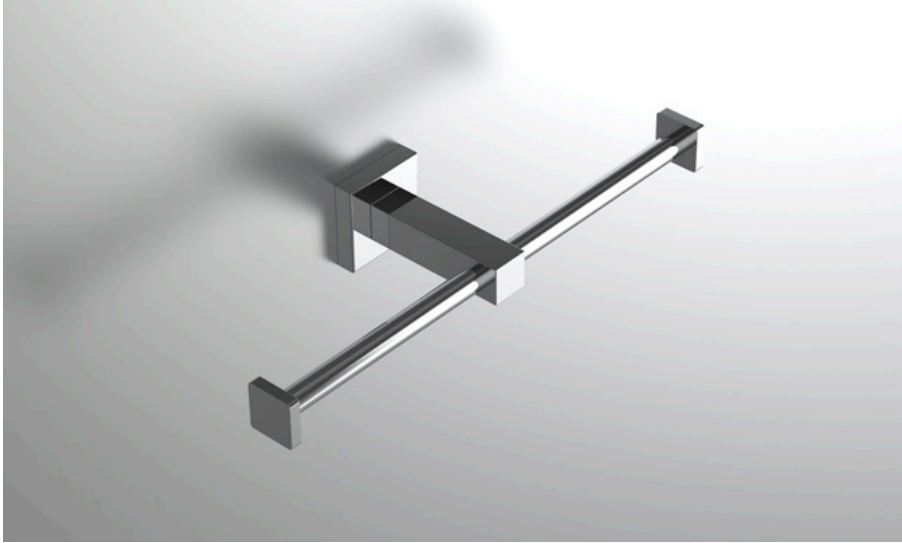

neelnox

LET
THERE
BE **DESIGN.**

FEATURES

- Premium 304 Grade Stainless Steel
- Solid Mount Construction
- Concealed Installation Hardware
- State of the art wall anchors included for installation on Dry wall or Tile

COLLECTION ARTE

TISSUE HOLDER

Model	Product	Finishes Available
ART-TPHD1	Tissue Holder	Multiple finishes available. Over 23 finishes to choose from.

FINISHES			
	Polished (-P)	Antique Copper (-ACOP)	Polished Gold (-PGLD)
	Brushed (-B)	Polished Brass (-PBRS)	Brushed Copper (-BCOP)
	Brushed Gold (-BGLD)	Matte White (-WHT)	Brushed Rose Gold (-BRGD)
	Matte Black (-BLK)	Brushed Modern Bronze (-BMBRZ)	Brushed Black (-BRBLK)
	Oil Rubbed Bronze (-ORB)	Glossy White (-GWHT)	Polished Black (-PBLK)
	Brushed Brass (-BBRS)	Polished Rose Gold (-PRGD)	Antique Nickel (-ANKL)
	Brushed Bronze (-BBRZ)	Unlacquered Brass (-UBRS)	Black Nickel (-NKBL)
	Antique Brass (-ABRS)	Polished Nickel (-PNKL)	

Dimensions in inches

FRONT

TOP

SIDE

NOTE: Dimensions subject to change without notice.